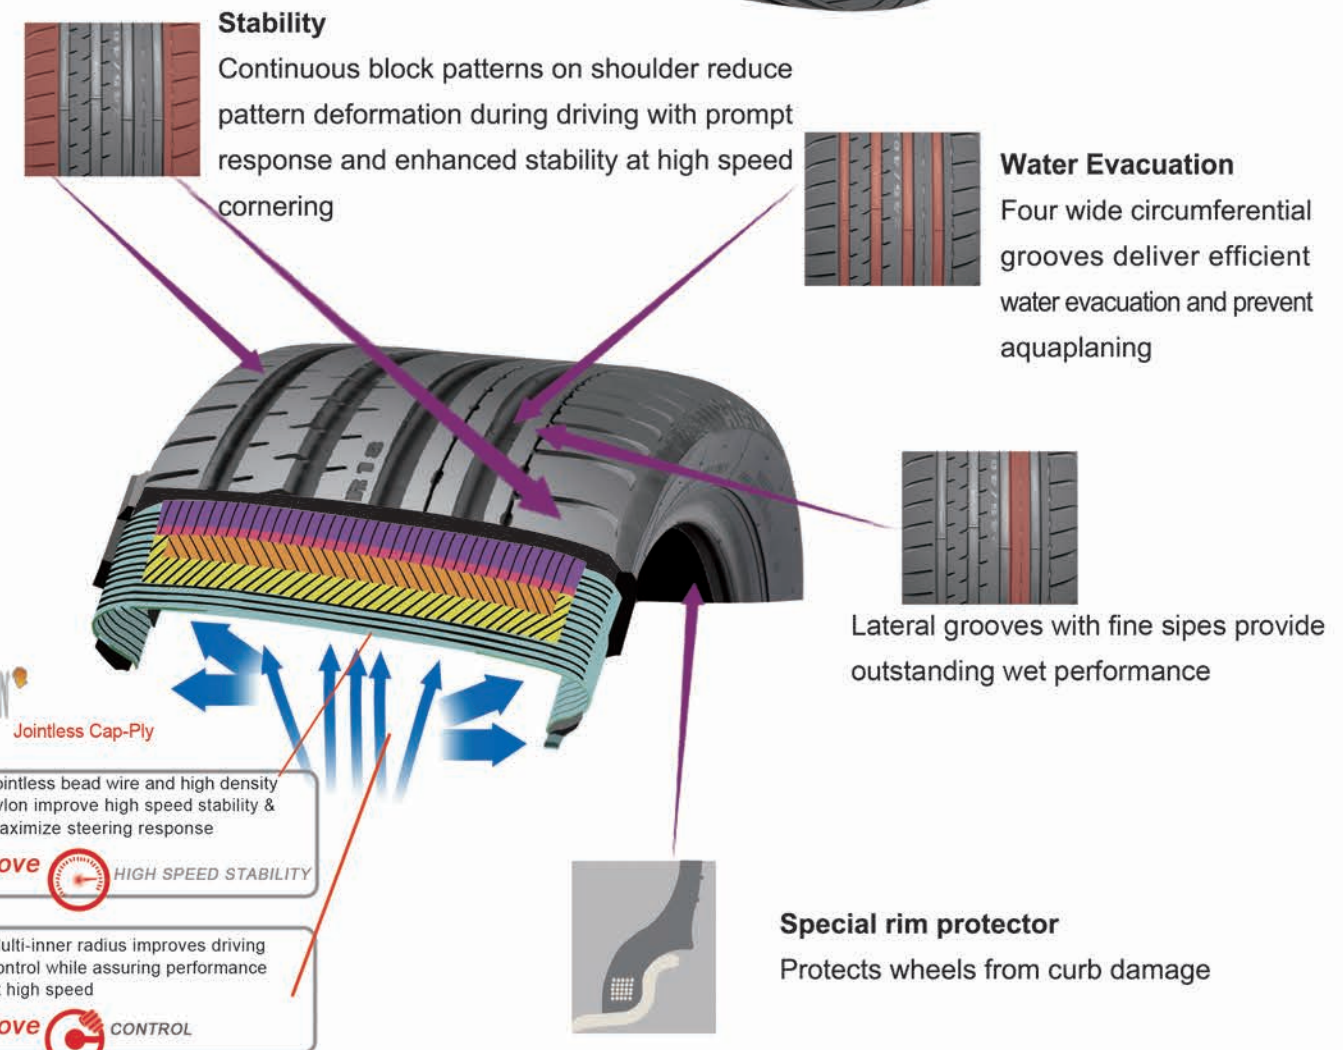

HIFLY TIRES

ULTRA HIGH PERFORMANCE ESPECIALLY
FOR HIGH SPEED SUPER SPORTS VEHICLES

xHF-816

Series	Size	Load Index	Speed Rating	UTQG
40	215/40ZR17	87XL	Y	280AAA
	225/40ZR18	92XL	Y	280AAA
	245/40ZR18	97XL	Y	280AAA
45	205/45ZR17	88XL	Y	280AAA
	225/45ZR17	94XL	Y	280AAA
	225/45ZR18	95XL	Y	280AAA
	245/45ZR18	100XL	Y	280AAA

17-18 Inch Speed Rating: Y

Features

- Asymmetric tread pattern design
- Sport profile shape
- 4-Wider longitudinal grooves
- 6-Constant ribs distribution of the tread design
- High Strength Steel Belt Wire and dual layer jointless nylon band
- Highly Enriched Synthetic Silica Compound

Benefits

- Better handling and performance in both wet and dry road conditions
- Ensure optimal ground contact pressure for outstanding steering response and maximum cornering grip at high speeds
- Evacuates water faster and prevent aquaplaning
- Enhance stability for controlled cornering precision and increased steering response, and reduce vibrate noise
- Perfectly absorb external shock, the durability and comfort of the tire has been greatly improved
- Better traction on dry and wet surface, ensure stable performance during powerful acceleration