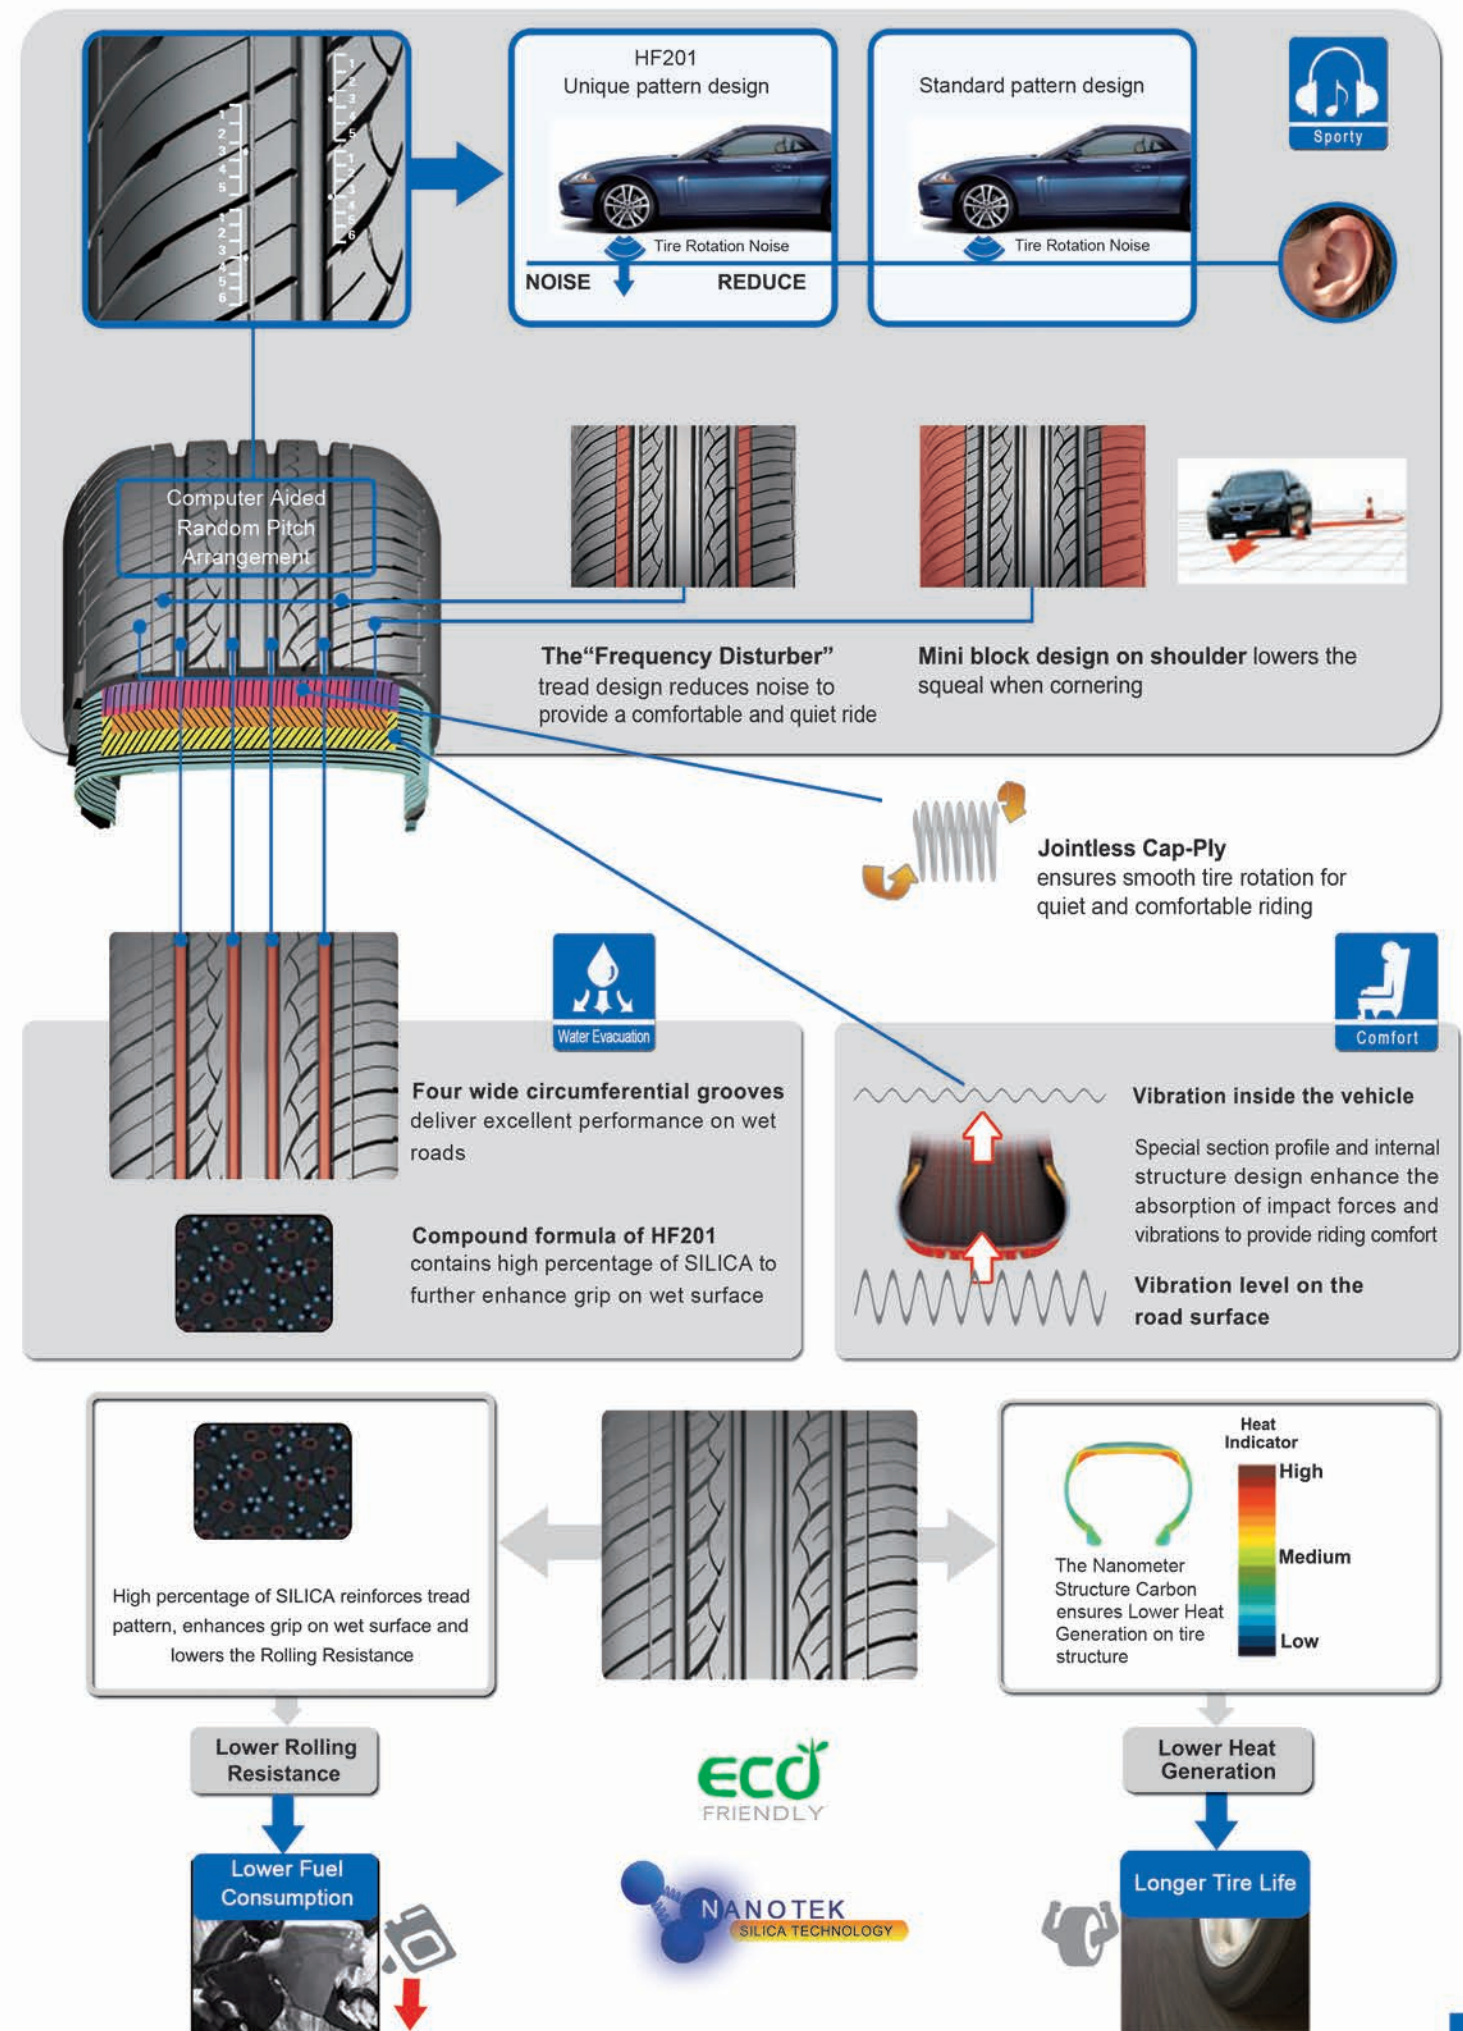

Features

- Special tread compound
- Four wide circumferential tread grooves
- Continuous solid center ribs
- Improved groove and bead profile design
- Optimized variable pitch tread design

Benefits

- Excellent grip on wet and dry roads
- Deliver excellent performance on wet roads
- Improve directional stability, provide more comfortable experience and prevent irregular wear
- Better ride stability and handling performance
- Superior comfort and quiet ride