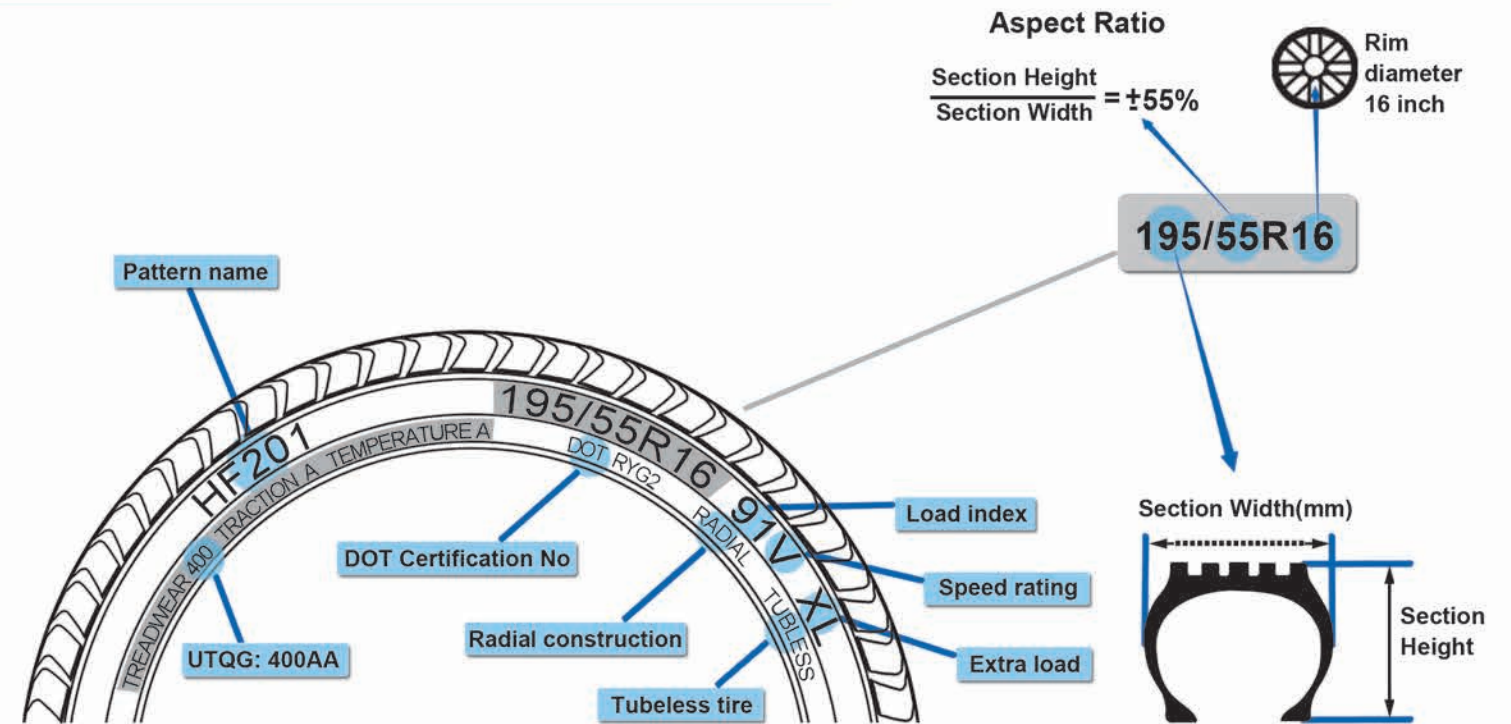

Technical File:

Series	Size	Ply Rating	Load Index	Speed Rating
145R12LT	8PR	84/86	Q	
155R12C	8PR	88/86	Q	
155R13C	8PR	90/88	Q	
165R13C	8PR	94/92	R	
175R13C	8PR	97/95	R	
175R14C	8PR	99/98	R	
185R14C	8PR	102/100	R	
195R14C	8PR	106/104	R	
205R14C	8PR	109/107	Q	
215R14C	8PR	112/110	Q	
195R15C	8PR	106/104	R	
205R16C	8PR	110/108	Q	
215/60R16C	8PR	108/106	R	
175/65R14C	6PR	90/88	T	
205/65R15C	6PR	102/100	T	
215/65R15C	6PR	104/102	T	
195/65R16C	8PR	104/102	T	
205/65R16C	8PR	107/105	T	
215/65R16C	8PR	109/107	T	
225/65R16C	8PR	112/110	T	
235/65R16C	10PR	121/119	R	
235/65R16C	8PR	115/113	T	
165/70R13LT	6PR	88/86	S	
165/70R14C	6PR	89/87	R	
175/70R14LT	6PR	95/93	S	
195/70R15C	8PR	104/102	R	
205/70R15C	8PR	106/104	R	
215/70R15C	8PR	109/107	R	
225/70R15C	8PR	112/110	R	
215/70R16C	6PR	108/106	T	

Series	Size	Ply Rating	Load Index	Speed Rating
185/75R16C	8PR	104/102	R	
195/75R16C	8PR	107/105	R	
205/75R16C	8PR	110/108	R	
215/75R16C	10PR	116/114	R	
225/75R16C	12PR	121/120	R	

Features

Reinforced structure composed of two steel belts and full nylon protector

Zigzag vertical groove and open horizontal groove arrangement with sipes

Special abrasion-resistant tread compound

Variable pitch pattern

Benefits

➤ Deliver extra puncture resistance and robust load bearing capacity

➤ Provide excellent wet and dry grip

➤ Provide enhanced mileage with reduced heat

➤ Superior comfort and quiet ride

Speed Symbols

SI	KM/H
B	50
C	60
D	65
E	70
F	80
G	90
J	100
K	110
L	120
M	130
N	140
P	150
Q	160
R	170
S	180
T	190
U	200
H	210
V	240
W	270
Y	300
Z	Above240

Load Capacity Index

LI	KG	LI	KG	LI	KG	LI	KG
50	190	70	335	90	600	110	1060
51	195	71	345	91	615	111	1090
52	200	72	355	92	630	112	1120
53	206	73	365	93	650	113	1150
54	212	74	375	94	670	114	1180
55	218	75	387	95	690	115	1215
56	224	76	400	96	710	116	1250
57	230	77	412	97	730	117	1285
58	236	78	425	98	750	118	1320
59	243	79	437	99	775	119	1360
60	250	80	450	100	800	120	1400
61	257	81	462	101	825	121	1450
62	265	82	475	102	850	122	1500
63	272	83	487	103	875	123	1550
64	280	84	500	104	900	124	1600
65	290	85	515	105	925	125	1650
66	300	86	530	106	950	126	1700
67	307	87	545	107	975	127	1750
68	315	88	560	108	1000	128	1800
69	325	89	580	109	1030	129	1850
						130	1900