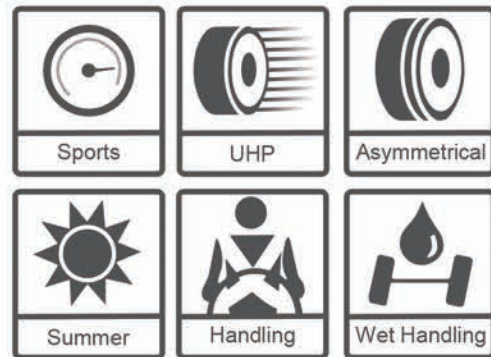

HIFLY TIRES

ULTRA HIGH PERFORMANCE ESPECIALLY
FOR HIGH SPEED SUPER SPORTS VEHICLES

xHF-816

Series	Size	Load Index	Speed Rating	UTQG
40	215/40ZR17	87XL	Y	280AAA
	225/40ZR18	92XL	Y	280AAA
	245/40ZR18	97XL	Y	280AAA
45	205/45ZR17	88XL	Y	280AAA
	225/45ZR17	94XL	Y	280AAA
	225/45ZR18	95XL	Y	280AAA
	245/45ZR18	100XL	Y	280AAA

17-18 Inch Speed Rating: Y

Features

- Asymmetric tread pattern design
- Sport profile shape
- 4-Wider longitudinal grooves
- 6-Constant ribs distribution of the tread design
- High Strength Steel Belt Wire and dual layer jointless nylon band
- Highly Enriched Synthetic Silica Compound

Benefits

- Better handling and performance in both wet and dry road conditions
- Ensure optimal ground contact pressure for outstanding steering response and maximum cornering grip at high speeds
- Evacuates water faster and prevent aquaplaning
- Enhance stability for controlled cornering precision and increased steering response, and reduce vibrate noise
- Perfectly absorb external shock, the durability and comfort of the tire has been greatly improved
- Better traction on dry and wet surface, ensure stable performance during powerful acceleration