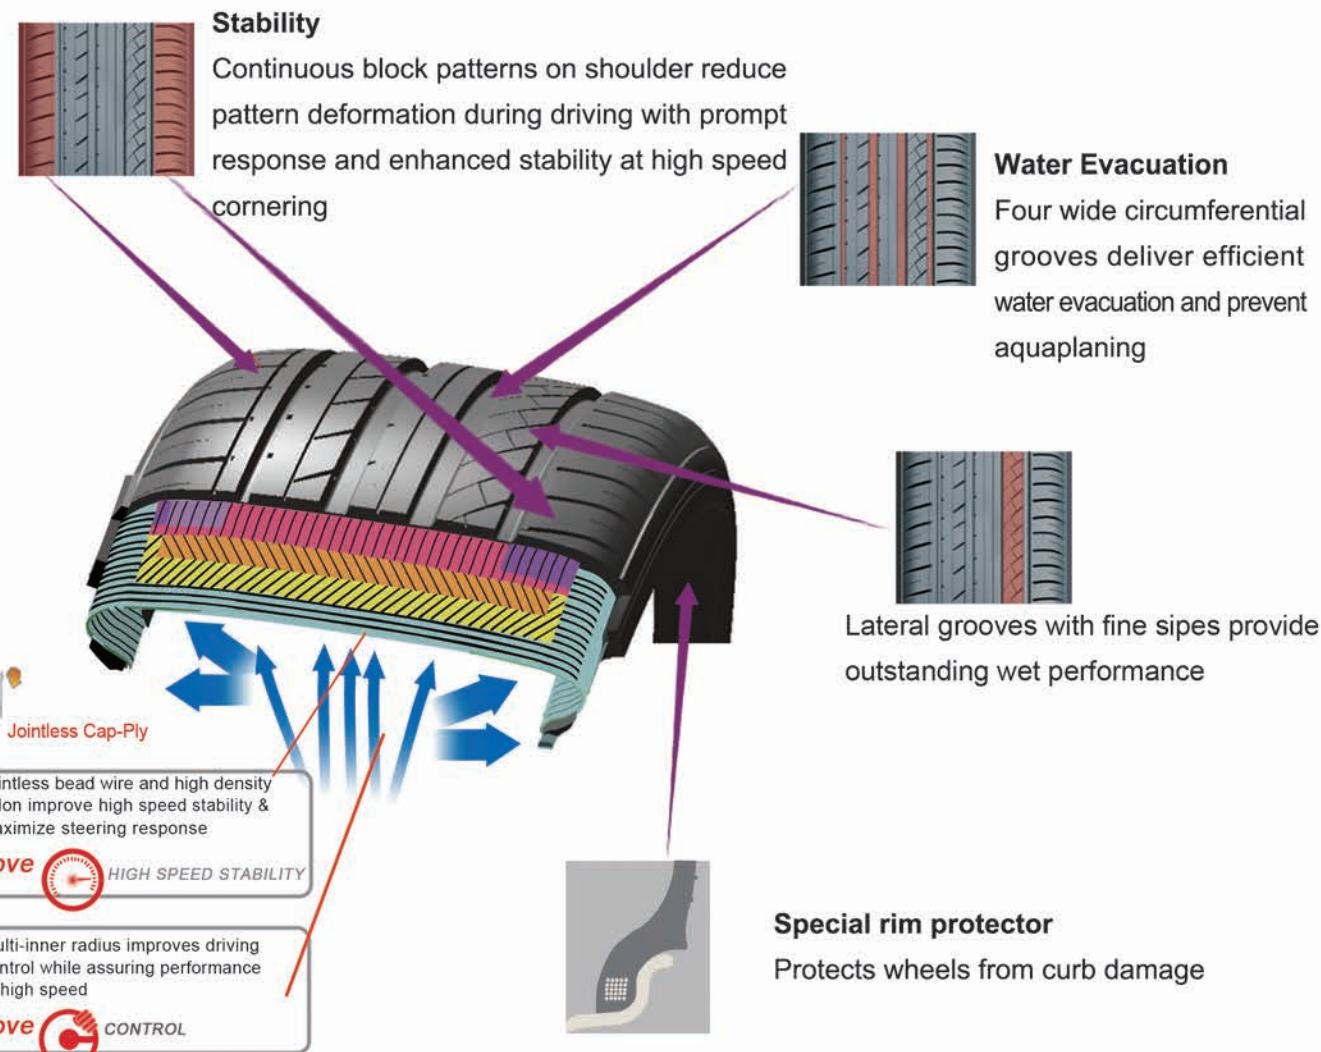

Benefits

- Provide efficient water evacuation, outstanding wet performance and enhanced stability at high speed cornering
- Superior comfort and quiet ride
- Improve tread stiffness and uniformity and deliver high speed stability
- Provide better performance on wet surface and reduce rolling resistance
- Protect wheels from curb damage