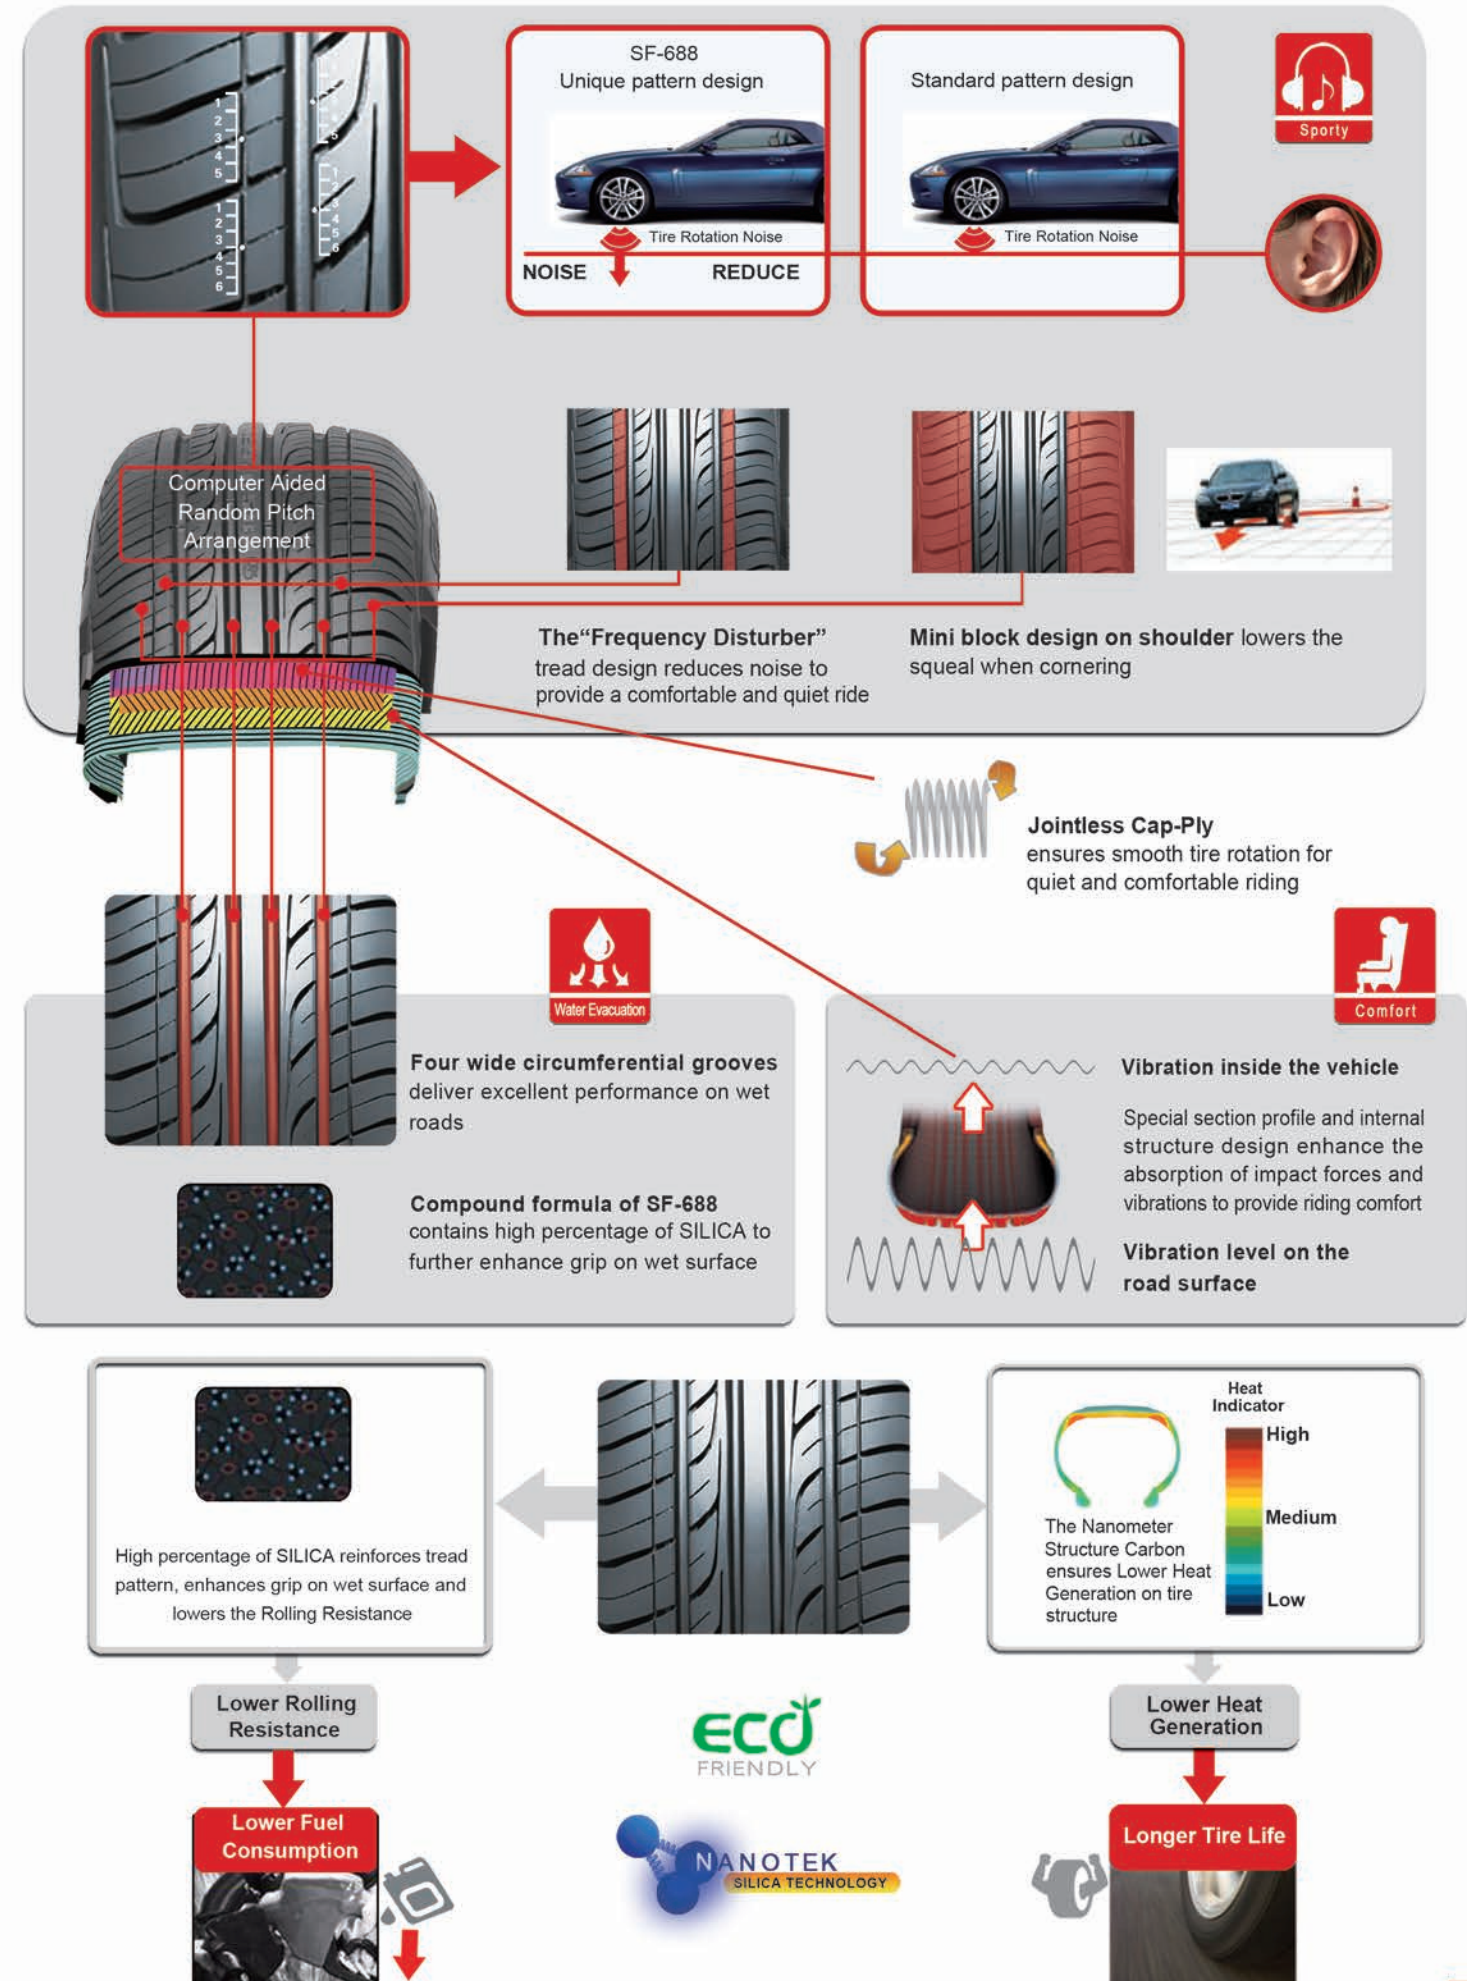

Benefits

- Excellent grip on wet and dry road conditions
- Deliver excellent performance on wet roads
- Provide excellent water evacuation and beautiful appearance
- Superior comfort and quiet ride