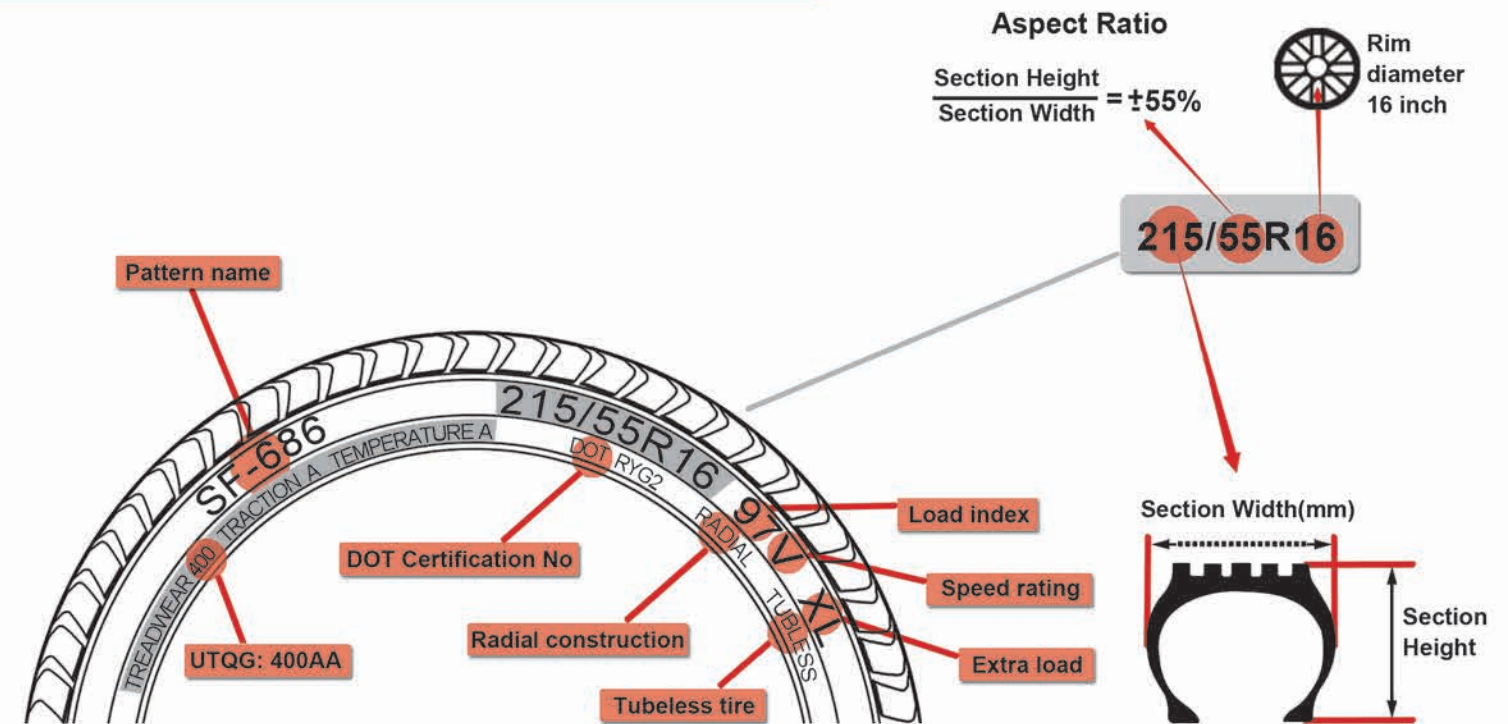

Technical File:

Speed Symbols

SI	KM/H
B	50
C	60
D	65
E	70
F	80
G	90
J	100
K	110
L	120
M	130
N	140
P	150
Q	160
R	170
S	180
T	190
U	200
H	210
V	240
W	270
Y	300
Z	Above240

Load Capacity Index

LI	KG	LI	KG	LI	KG	LI	KG
50	190	70	335	90	600	110	1060
51	195	71	345	91	615	111	1090
52	200	72	355	92	630	112	1120
53	206	73	365	93	650	113	1150
54	212	74	375	94	670	114	1180
55	218	75	387	95	690	115	1215
56	224	76	400	96	710	116	1250
57	230	77	412	97	730	117	1285
58	236	78	425	98	750	118	1320
59	243	79	437	99	775	119	1360
60	250	80	450	100	800	120	1400
61	257	81	462	101	825	121	1450
62	265	82	475	102	850	122	1500
63	272	83	487	103	875	123	1550
64	280	84	500	104	900	124	1600
65	290	85	515	105	925	125	1650
66	300	86	530	106	950	126	1700
67	307	87	545	107	975	127	1750
68	315	88	560	108	1000	128	1800
69	325	89	580	109	1030	129	1850
						130	1900