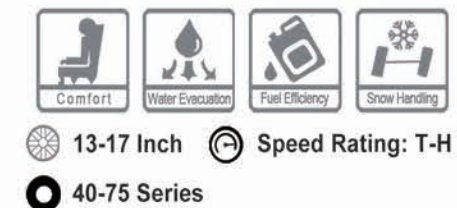

SF-W11

Series	Size	Load Index	Speed Rating
40	275/40R22	107XL	T
	225/45R17	94XL	H
	235/45R18	98XL	H
45	245/45R18	100XL	H
	245/45R19	102XL	H
	285/45R22	114XL	T
	225/50R17	98XL	H
50	285/50R20	116XL	T
	185/55R15	86XL	H
55	205/55R16	91	H
	215/55R16	94XL	H
	215/55R17	98XL	H
	225/55R17	101XL	H
	235/55R18	104XL	H
	185/60R15	84	T
	195/60R15	88	H
60	205/60R16	92	H
	205/60R16	96XL	H
	215/60R16	99XL	H
	225/60R16	98	H
	215/60R17	96	H
	225/60R17	99	H
	235/60R17	102	H
	235/60R18	107XL	H
	175/65R14	82	T
	175/65R14	86XL	T
65	185/65R14	86	T
	185/65R15	88	T
	195/65R15	91	T
	205/65R15	94	H
	205/65R16	95	H
	215/65R16	98	H

Series	Size	Load Index	Speed Rating
65	225/65R16	100	H
	205/65R17	96	H
	215/65R17	99	T
	225/65R17	102	H
	235/65R17	104	T
70	245/65R17	107	T
	175/70R13	82	T
	185/70R13	86	T
	185/70R14	88	T
	215/70R16	100	T
75	235/70R16	106	T
	265/70R16	112	T
	275/70R16	114	T
	245/70R17	110	T
75	265/70R17	115	T
	215/75R15	100	S