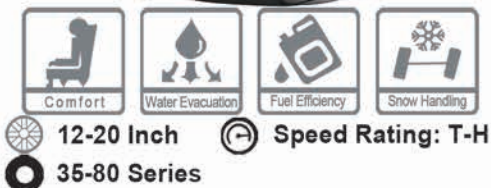

SF-982

Series	Size	Load Index	Speed Rating
35	265/35R18	97XL	V
	275/35R19	100XL	V
	205/40R17	84XL	H
	215/40R17	87XL	H
40	225/40R18	92XL	H
	235/40R18	95XL	H
	245/40R18	97XL	H
	245/40R19	98XL	V
	195/45R16	84XL	H
	205/45R16	87XL	H
45	205/45R17	88XL	H
	215/45R17	91XL	H
	225/45R17	94XL	H
	245/45R17	99XL	H
	225/45R18	95XL	H
	235/45R18	98XL	H
	245/45R18	100XL	H
	255/45R20	105XL	H
	195/50R15	86XL	H
	195/50R16	88XL	H
50	205/50R17	93XL	H
	215/50R17	95XL	H
	225/50R17	98XL	H
	255/50R19	103	H
	255/50R20	109XL	H
	185/55R15	86XL	H
55	195/55R15	85	H
	195/55R16	91XL	H
	205/55R16	91	H
	215/55R16	97XL	H
	225/55R16	99XL	H
	205/55R17	95XL	H
	215/55R17	98XL	H
	225/55R17	101XL	H
	235/55R17	103XL	H

Series	Size	Load Index	Speed Rating
55	215/55R18	95	H
	225/55R18	98	H
	235/55R18	104XL	H
	245/55R19	103	H
	255/55R19	111XL	H
	165/60R14	75	H
60	185/60R14	82	T
	195/60R14	86	H
	175/60R15	81	H
	185/60R15	84	T
	195/60R15	88	H
	205/60R16	92	H
	215/60R16	99XL	H
	215/60R17	96	H
	225/60R17	99	H
	235/60R18	107XL	H
65	155/65R13	73	T
	155/65R14	75	T
	175/65R14	82	T
	185/65R14	86	T
	175/65R15	84	T
	185/65R15	88	T
	195/65R15	91	T
	205/65R15	94	H

Series	Size	Load Index	Speed Rating
65	215/65R16	98	H
	225/65R17	102	H
	235/65R17	108XL	H
	145/70R12	69	T
70	155/70R13	75	T
	165/70R13	79	T
	175/70R13	82	T
	185/70R13	86	T
	165/70R14	81	T
	175/70R14	88XL	T
80	155/80R13	79	T

Features	Benefits
Outer longitudinal rib block design and inner lateral slots	➤ Enhance braking, cornering grip and the removal of water and slush
Silica tread compound	➤ Deliver superb traction and lower rolling resistance
Three longitudinal grooves	➤ Improve water evacuation and stability in deep snow conditions
Non-through block sipes	➤ Provide excellent grip, minimise the friction and reduce rolling resistance