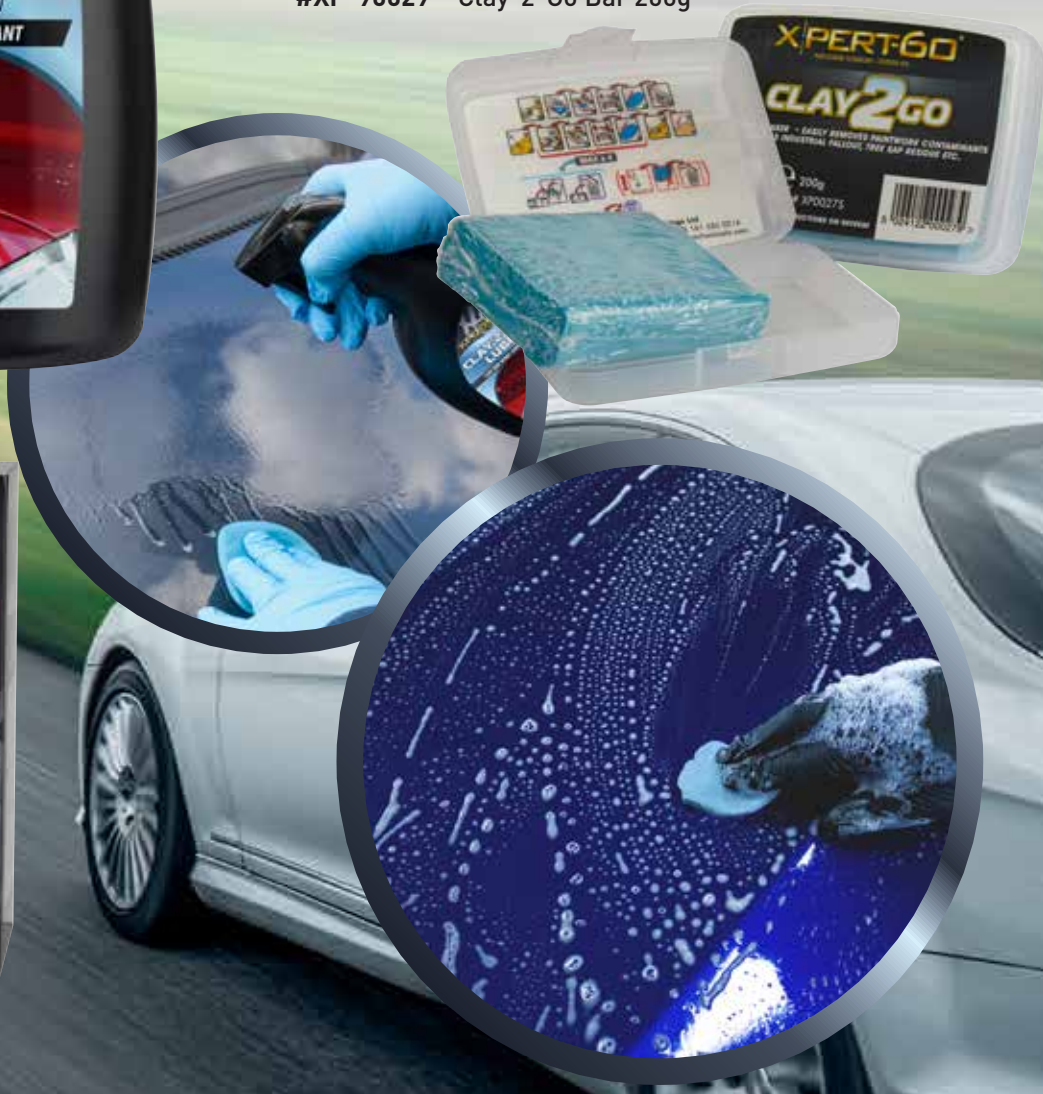

CLAY-2-GO LUBE & BAR

Spray lubricant and clay bar

The professional's choice for lubricating surfaces when using clay bars, clay pads or clay towel.

A specially formulated lubricant to help prevent surface marring which is caused primarily through drying out issues due to friction.

Easy to apply, creates a surface barrier through the claying process and is easy to wipe down once decontamination is complete.

Delivers a superior performance to conventional methods i.e. soapy water.

#XP-90040 500ml

#XP-90286 Clay-2-Go KIT

#XP-90029 Clay-2-Go Bar 200g