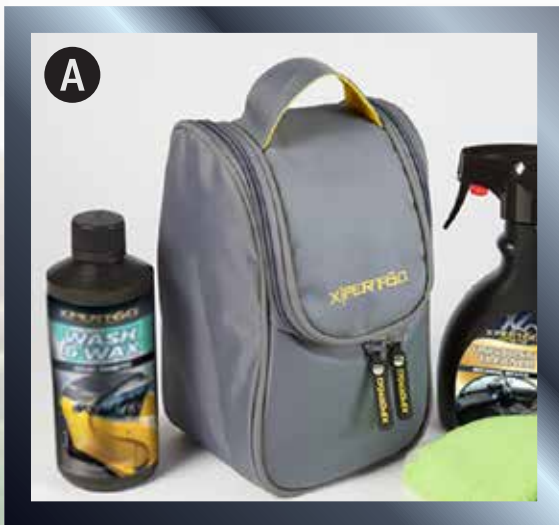

### Finishing Glaze

Swirl Removal

**P-30**  
Orange  
Foam

or

Light Swirl/  
Hologram Removal

**P-40**  
Black  
Foam

Whether it's promoting a valeting service or simply pride in the brand, the XPERT-60 range of merchandise and work/casual wear has been created to enhance customer experience.

**A XPERT-60 Small Bag**

XPERT-60 zipped valeting bag. Tough, hard wearing 600 denier polyester outer and nylon inner. Branded with XPERT-60 zip-pull and embroidered logo.

#XP077#

**B XPERT-60 Medium Bag**

XPERT-60 zipped valeting bag. Tough, hard wearing 600 denier polyester outer and nylon inner. Branded with XPERT-60 zip-pull and embroidered logo.

#XP078

**C**

**C XPERT-60 Detailers Bag**

XPERT-60 zipped valeting bag. Tough, hard wearing 600 denier polyester outer and nylon inner. Multiple interior compartments for products. Branded with XPERT-60 zip-pull and embroidered logo.