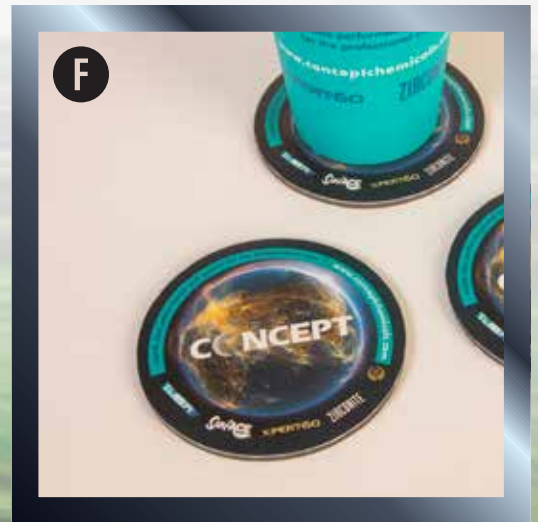

E Mouse Mat

Quality finished mouse-mat with a 3mm foam base. non-slip and Offering perfect mouse control for balled or optical mice

#0088

F Coaster

Matching the mouse mat with a 3mm foam base, this coaster is tough and durable

#0101

G Americano Cup

Microwave and top-rack dishwasher safe. Double walled so your drink will keep warmer for longer. Stops excessive heat transfer to the hands.

#0104

H Carry Bag

Durable screenprinted fabric bag

#0106