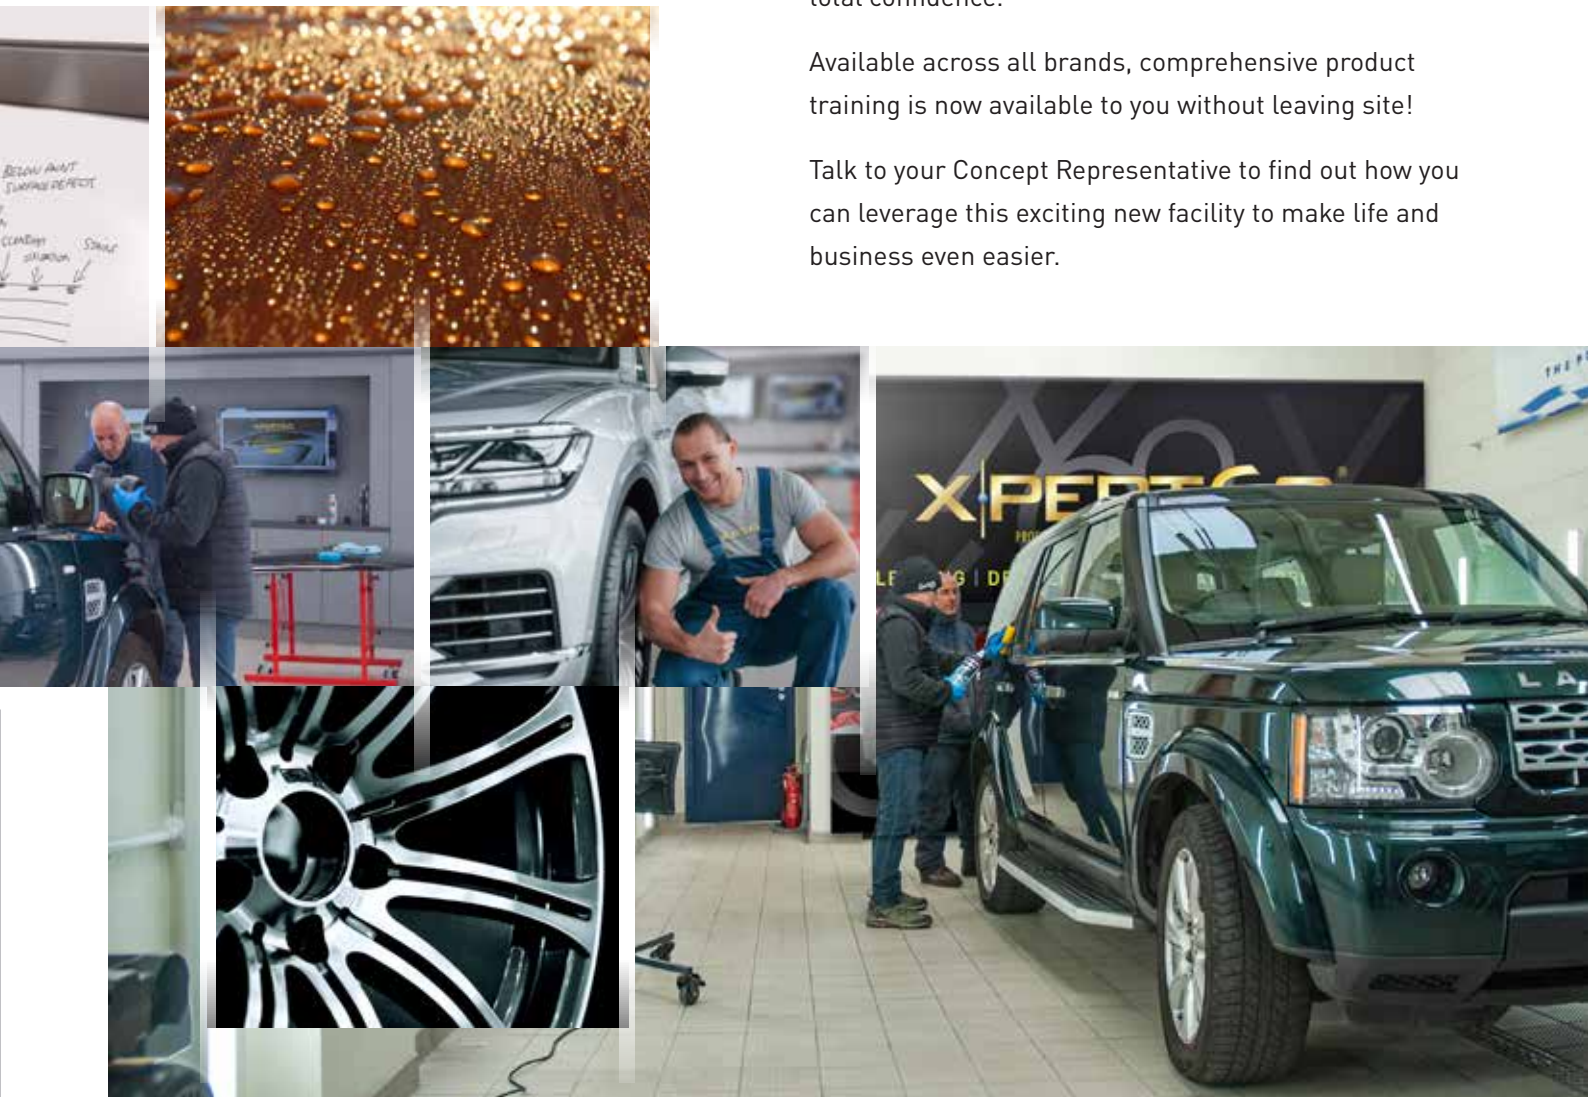

New lighting, cameras and two-way video conferencing equipment provide the ability to transfer product knowledge and technical expertise across all brands, showcasing the full portfolio of products in both dry bay and wet bay areas.

With the newly installed video equipment, the Training School has the ability to offer live, interactive video training, enabling customers to really see products in action close-up – and learn at a distance.

The Training Centre is also used for new product testing, and doubles as an extension to our laboratory facility, enabling new products to be tested and evaluated under controlled conditions, ensuring end users will always get the very best products from Concept to satisfy the specific market requirements and customer needs.

The newly refurbished Concept Training School reinforces the importance of essential product knowledge and expertise, allowing sales personnel and trainers to present Concept products to end users with total confidence.

Available across all brands, comprehensive product training is now available to you without leaving site!

Talk to your Concept Representative to find out how you can leverage this exciting new facility to make life and business even easier.